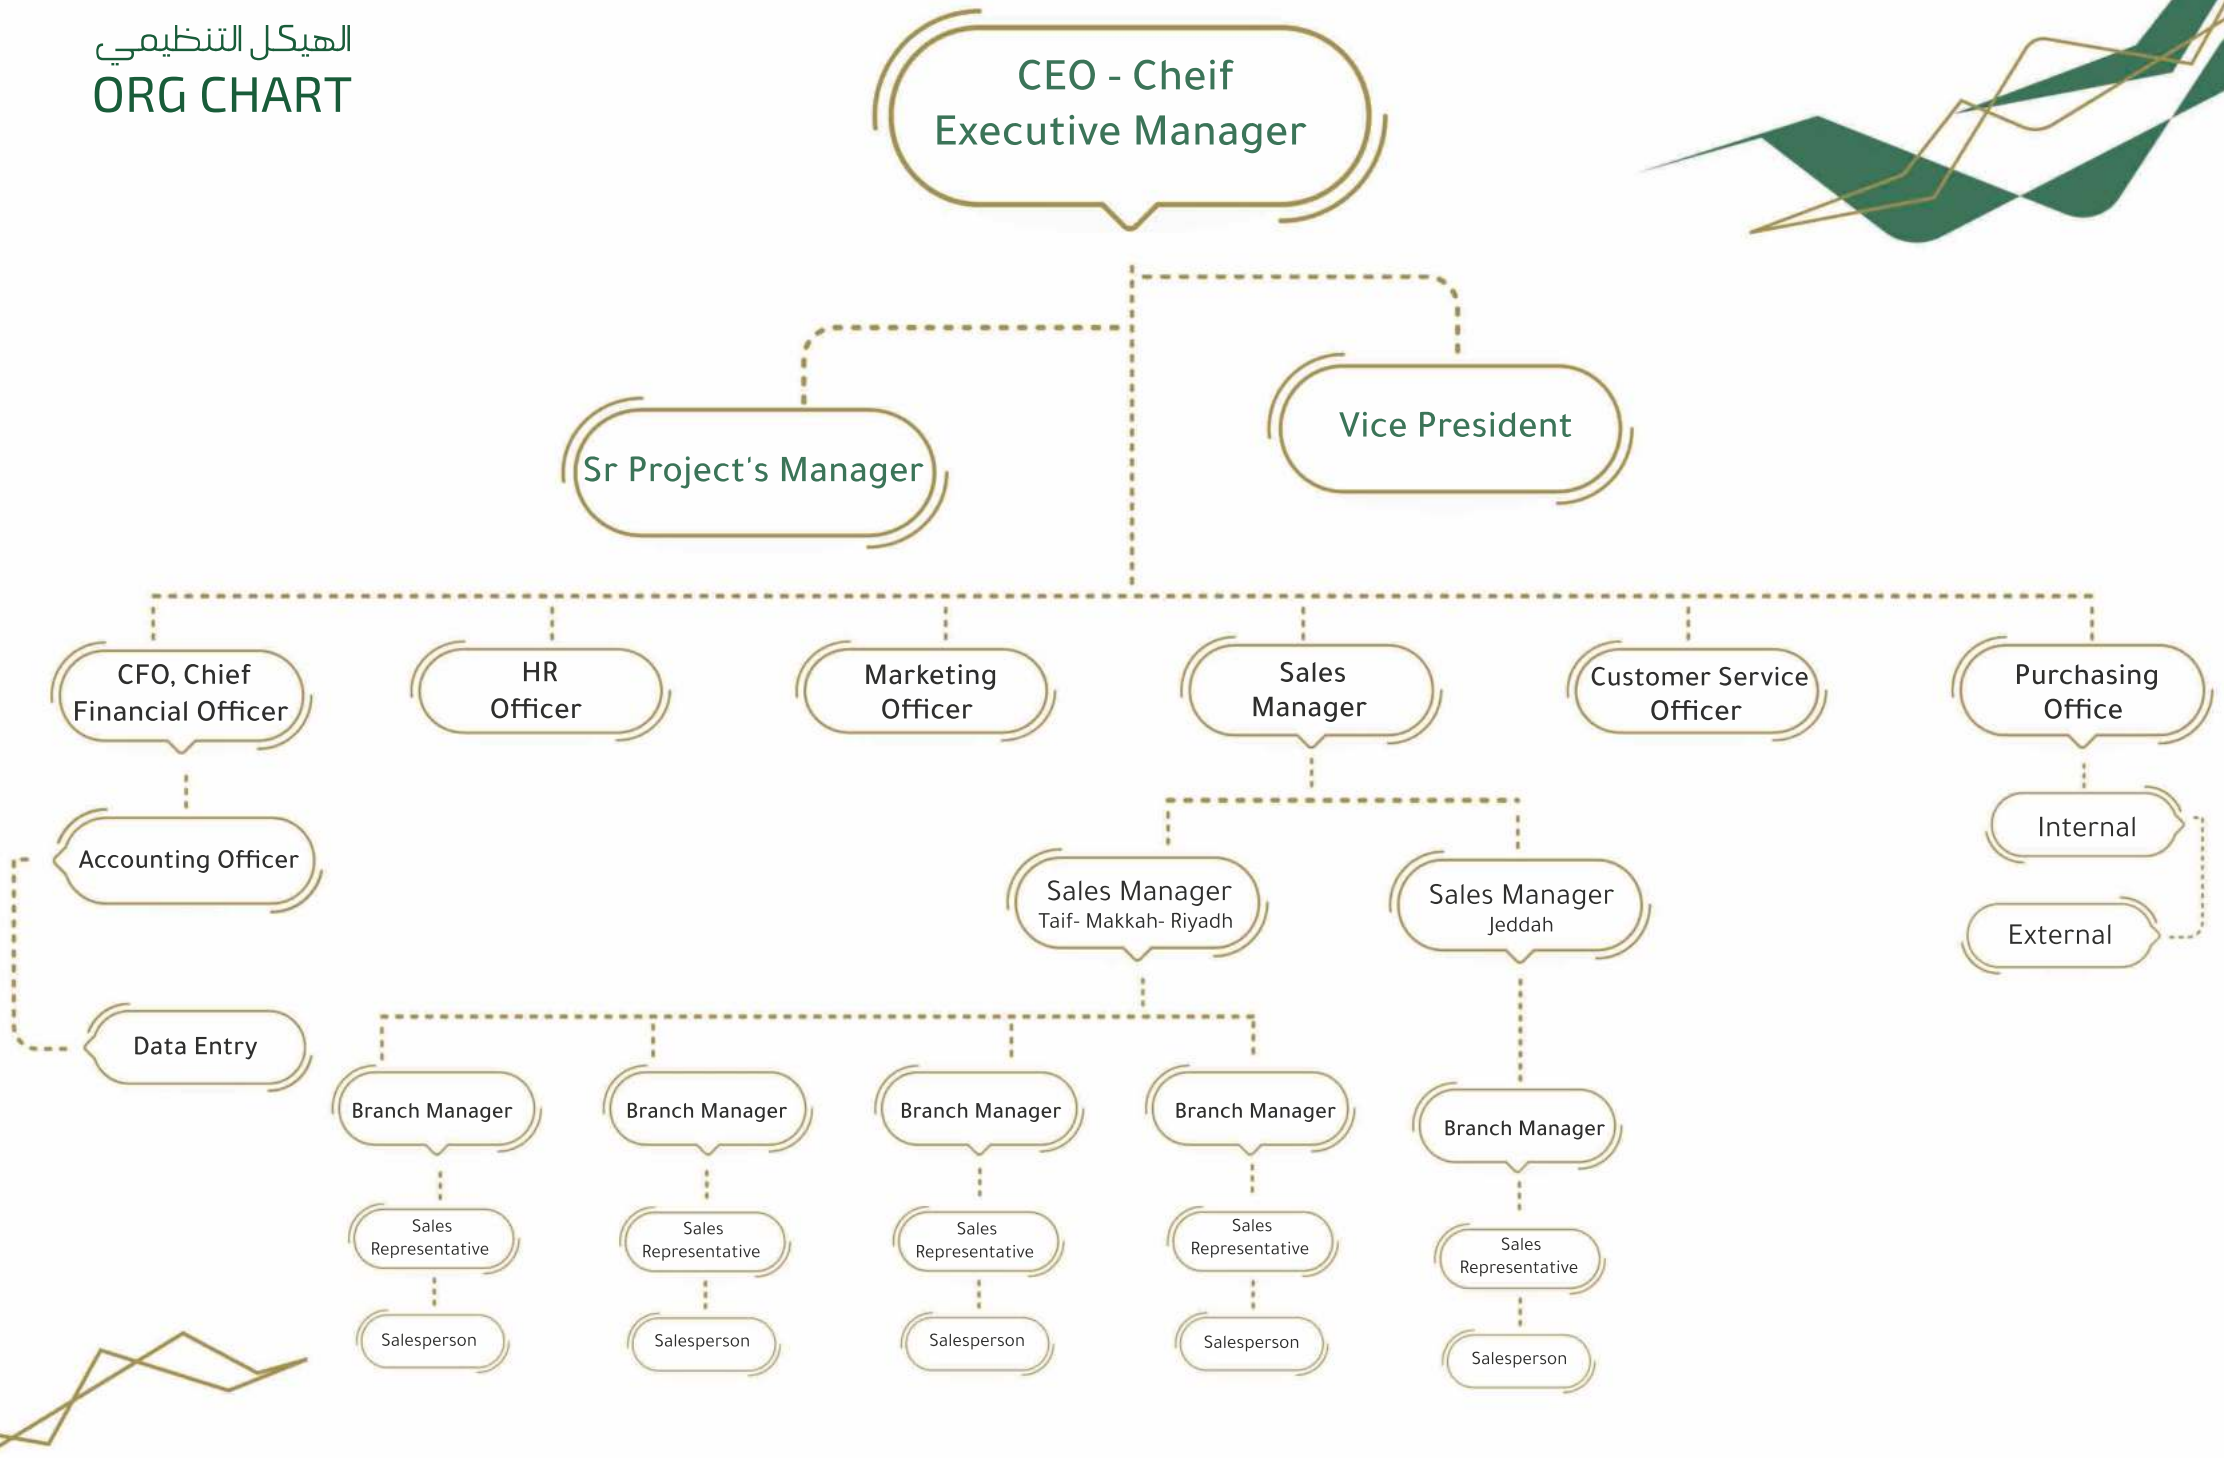

الهيكل التنظيمي
ORG CHART